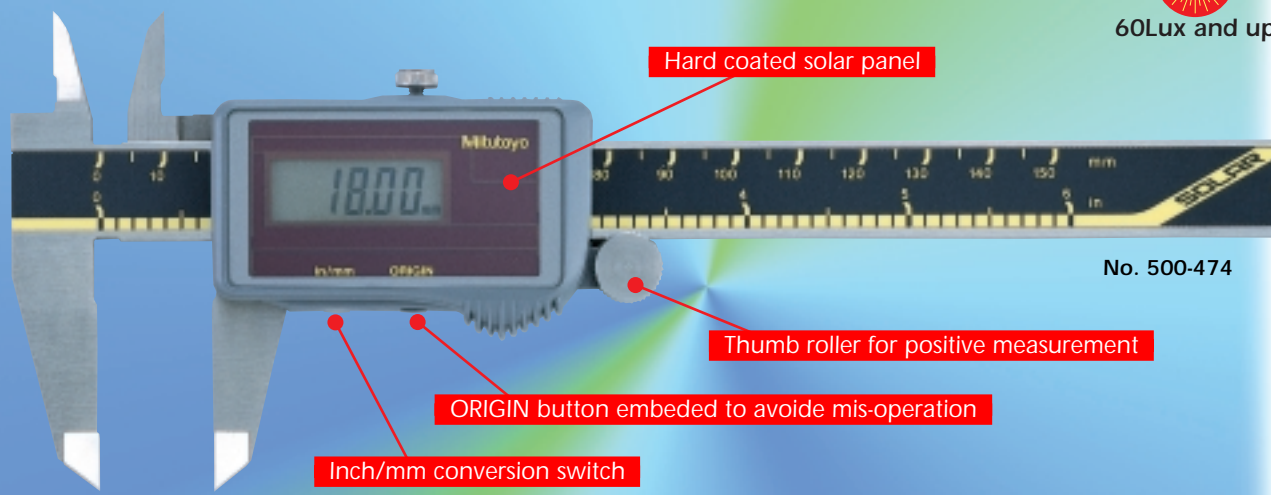

SOLAR-ABSOLUTE

Mitutoyo

SERIES 500
Digimatic Caliper

New slim type

MyCAL
SOLAR-ABSOLUTE

Another Leap Forward with **MyCal Solar-Absolute!**

Retains Position for the Entire Life of the Caliper - with Solar Power!

No Over-Speed Errors. No More Zero Setting.

Introducing the value-added digital caliper, new slim type **MyCal Solar-Absolute** - another leap forward in electronic caliper design from Mitutoyo, the world leader in state-of-the-art, high accuracy measurement. Operating with an absolute sensor powered by solar energy, the MyCal Solar-Absolute tracks its absolute position on the slider scale from the absolute origin - for the entire life of the caliper! No power ON/OFF switch - just pick up your MyCal Solar-Absolute to start measurement, it's ready to go, displaying the current slider position on the large LCD readout (H=7.5mm/.3") with resolution of 0.01mm/.0005".

60Lux and up

No. 500-474

SOLAR-ABSOLUTE MyCAL

SPECIFICATIONS

LCD Resolution	Measuring Range	Order No.	Instrumental Error	Repeatability	Mass	Depth Measuring Bar
0.01mm	0 - 100mm	500-453	±0.02mm	0.01mm	125g	Rod (Ø1.9mm)
	0 - 150mm	500-454	±0.02mm	0.01mm	150g	Blade
	0 - 200mm	500-455	±0.02mm	0.01mm	180g	Blade
.0005"/	0 - 4" (0 - 100mm)	500-473	±.001" (±0.02mm)	.0005" (0.01mm)	.28 lbs.	Rod (Ø.075")
0.01mm	0 - 6" (0 - 150mm)	500-474	±.001" (±0.02mm)	.0005" (0.01mm)	.33 lbs.	Blade
	0 - 8" (0 - 200mm)	500-475	±.001" (±0.02mm)	.0005" (0.01mm)	.40 lbs.	Blade

- **Display:** LCD (Character height: 7.5mm), 5 digits and minus sign (-)
- **Functions:** Origin-setting, Inch/mm conversion (unique to inch/mm model)
- **Maximum response speed:** Unlimited
- **Light intensity:** 60Lux and up for operation (300Lux and up for origin setting)
- **Alarm:** Warning for stained scale
- **Operation temperature:** 0°C to 40°C
- **Storage temperature:** -10°C to 60°C