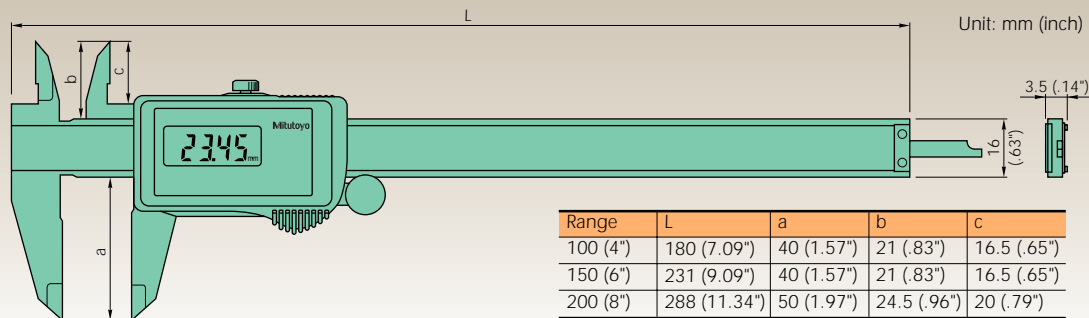

Dimensions

Specifications are subject to change without notice.

Mitutoyo
PRECISION IS OUR PROFESSION

Mitutoyo Corporation

20-1, Sakado 1-chome, Takatsu-ku, Kawasaki-shi,
Kanagawa 213-0012, Japan
Phone (044)813-8230 Fax (044)813-8231
<http://www.mitutoyo.co.jp>