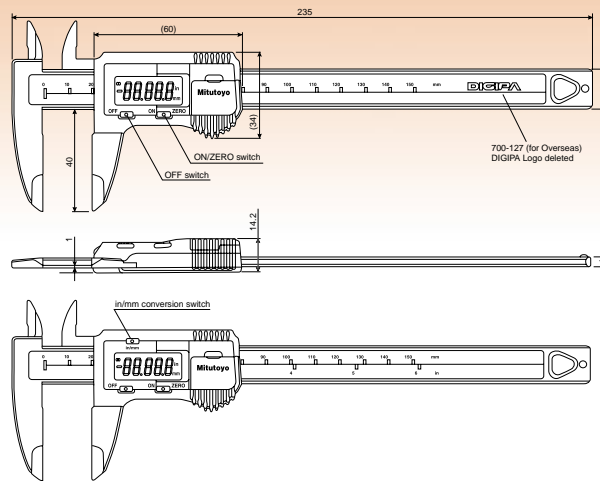

NEWS

Digimatic Plastic Caliper Series 700

700-126

Features:

- Display: LCD4-digit, (-)sign, Character height 7.5mm
- Function: Power ON/OFF, Zero setting, in/mm conversion (700-126)
- Battery: Button type silver oxide cell (SR44).1pc.
- Longevity: 2 years under normal use
- Max response speed: 1,600mm/sec.
- Alarm: Battery voltage low, Overspeed
- Operating temperature: 0 to 40°C,
- Storage temperature: -10 to 60°C
- Without data outout, depth bar.

Specifications

Code No.	Range	Resolution	Accuracy	Remarks
700-126	6"/10-150mm	.001"/0.1mm	±.008/±0.2mm	

Distributed By:

Mitutoyo
www.mitutoyo.com

Mitutoyo America Corporation

New Jersey
18 Essex Road
Paramus, NJ 07652
Phone: (201) 368-0525
Fax: 201-343-4969