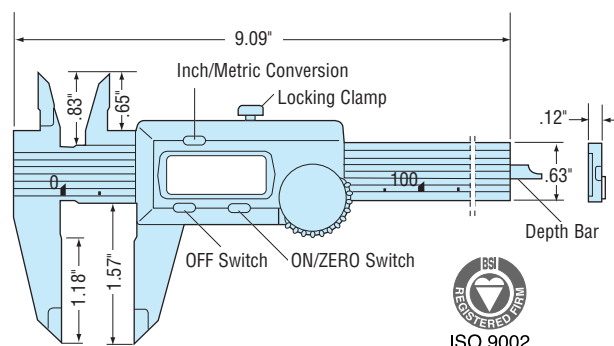

Specifications

Code No.	700-113	700-123
Measuring Range	0 to 6" (0 to 150mm)	0 to 8" (0 to 200mm)
LCD Resolution	.001" (0.1mm)	
Accuracy (20°C)	±.005" (±0.2mm)	
Response Speed	63¹/s (1,600mm/s)	
Battery	Silver oxide cell SR-44 (1 pc.) #541980	
Battery Life	Approx.: two years (under normal use)	
Display	LCD 4-digit (-) sign. Character height: .295"	
Alarm	Battery voltage low. Over speed.	
Remarks	Without SPC output. With Depth Bar.	

U.S. Patent 4,743,902

Distributed By:

Accuracy ±.005"